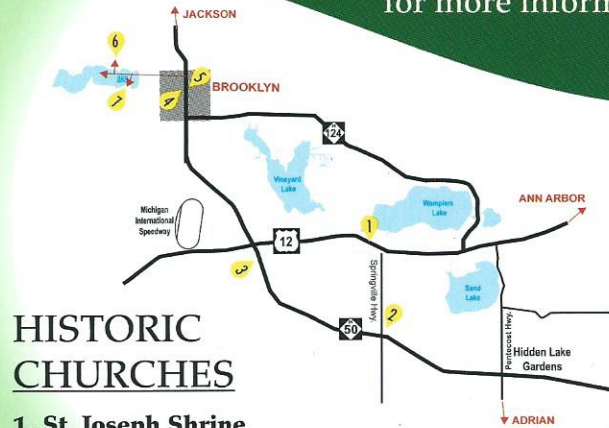

Historic Churches Driving Tour

Call 517-592-8907
for more information

HISTORIC CHURCHES

- 1. St. Joseph Shrine**
8743 US 12, Brooklyn, MI 49230
- 2. Springville United Methodist**
10341 Springville Highway, Onsted, MI
- 3. St Michael's Episcopal Church**
11646 Old Monroe Pike, Onsted, MI
- 4. Brooklyn Presbyterian Church**
160 North Main Street, Brooklyn, MI
- 5. All Saints Episcopal Church**
151 North Main Street, Brooklyn, MI
- 6. Clarklake Community Church**
9224 Hyde Road, Clarklake, MI
- 7. St Rita's Catholic Church**
10720 Hayes Road, Clarklake, MI

OTHER HISTORIC CHURCHES IN THE AREA:

- Skiff Lake Bible Church**
Liberty Township, Michigan
- Universalist Unitarian Church**
2231 Jefferson Road, Clarklake, MI
- St Mary On the Lake**
450 Manitou Road, Manitou Beach, MI
- Norvell Community Baptist Church**
204 East Commercial Drive, Norvell, MI
- St. Agnus Catholic Church**
221 N. Main Street, Brooklyn, MI